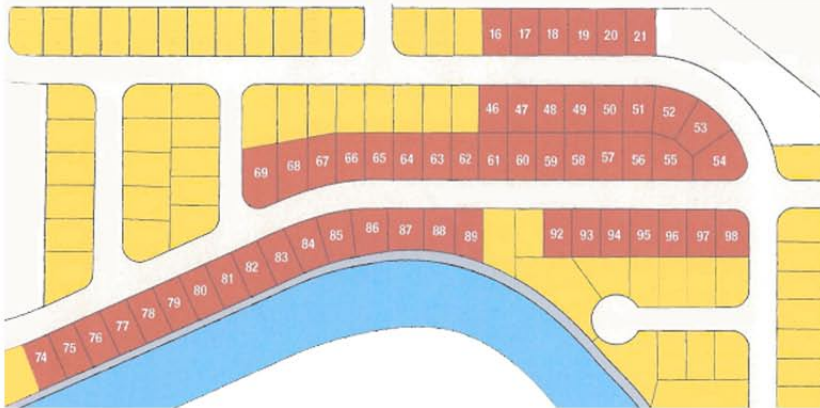

FOR SALE

53 Residential Lots

Piro Dr off of Buhach Rd | Atwater, CA

Meadow View Estates

53 residential lots available and ready to build. Lot sizes are 6000 sq ft and larger.

PURCHASE PRICE

\$28,500 per lot

Seller will review and consider all offers.

Directions: From Hwy 99 South exit left at Buchach Rd/Castle Airport. Left on Ashby Rd. Continue onto Buchach Rd. Turn right on Piro Dr.

Dan Avila

P: 209-988-0641