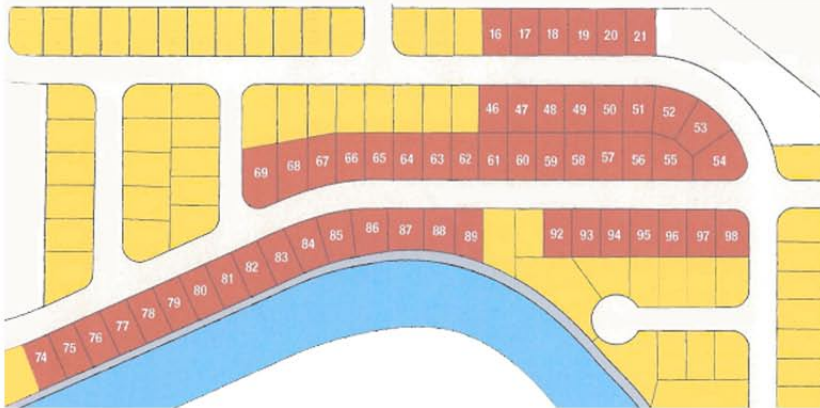

FOR SALE

59 Finished Residential Lots

Meadow View Estates | Piro Dr off of Buhach Rd | Atwater, CA

Meadow View Estates

Approximately 59 residential lots available and ready to build. Lot sizes are 6000 sq ft and larger. Lots may be purchased in quantities of 10 or more (price subject to change.)

PURCHASE PRICE:

SUBMIT OFFER

Seller will review and consider all offers.

Directions: From Hwy 99 South exit left at Buchach Rd/Castle Airport. Left on Ashby Rd. Continue onto Buchach Rd. Turn right on Piro Dr.